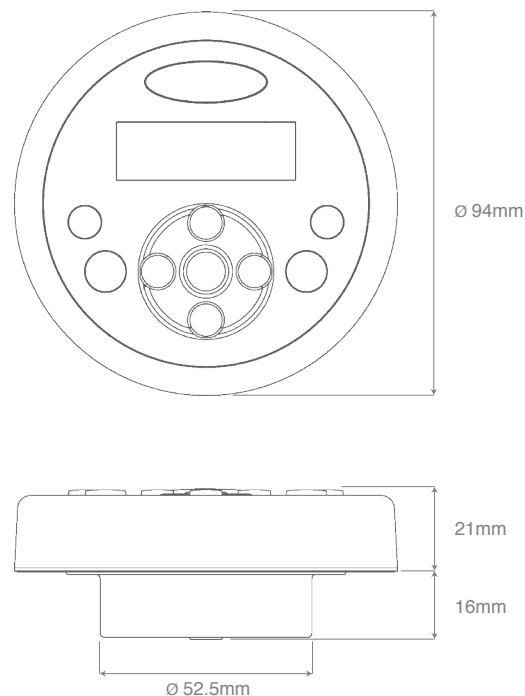

Dimensions:

Design and specification subject to change without notice.E&OE

Aquatic AV

282 Kinney Drive
San Jose, CA 95112, USA

E-mail: info@aquaticav.com

US & Canada: 1 877 579 2782

International: +1 408 559 1668

Fax: +1 408 559 0125

www.aquaticav.com