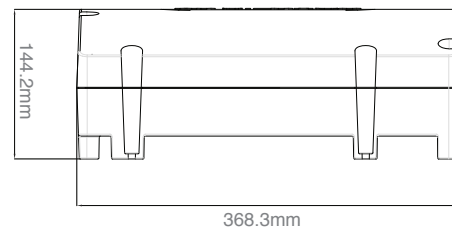

The built-in 288W amplifier features an electronic crossover which is preset for optimum performance of both the subwoofer and your speakers.

SPECIFICATIONS

Type:	Active Subwoofer with full range speaker output
Cone Size:	8"
Impedance:	4 Ohm & 2 Ohm stable
Frequency Response (sub):	26 - 125 Hz
Sensitivity:	86dB
Power (max):	288W
Waterproof:	IPx4
Chassis Material:	ABS
Cone Material:	Polypropylene
Inputs:	2x RCA with variable 400mv, 2V or 4V input for optimum performance with all devices
Outputs:	2 channel full range output
Frequency Response (amp):	125 - 20,000 Hz
Amplifier Power (max):	72W x 2 (@ 2 Ohms) / 45W x 2 (@4 Ohms)
Certification:	RoHS
Dimensions:	368.3 x 279.4 x 144.2 mm
Additional Features:	Tuned port
	Amplifier with pre-balanced electronic cross-over

DIMENSIONS

Aquatic AV

282 Kinney Drive
San Jose, CA 95112, USA

E-mail: info@aquaticav.com

US & Canada: 1 877 579 2782

International: +1 408 559 1668

Fax: +1 408 559 0125

www.aquaticav.com