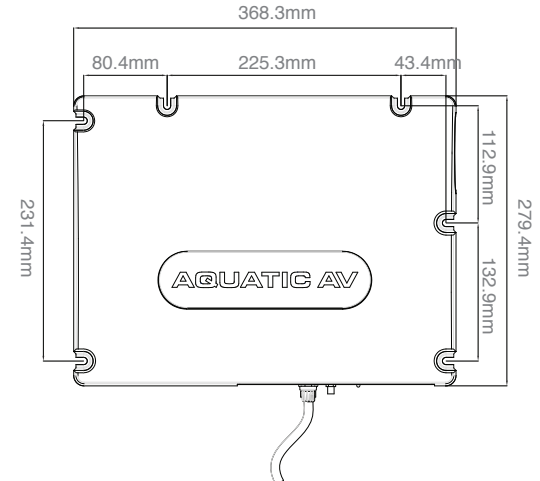

DIMENSIONS

Aquatic AV

282 Kinney Drive
San Jose, CA 95112, USA

E-mail: info@aquaticav.com

US & Canada: 1 877 579 2782

International: +1 408 559 1668

Fax: +1 408 559 0125

www.aquaticav.com

Design and specification subject to change without notice.E&OE