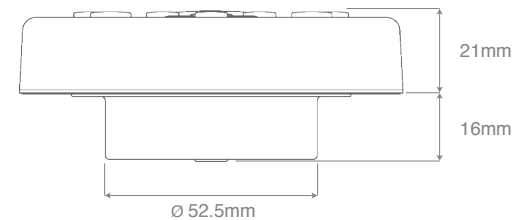

AQ-WRBC-5BTF WIRED FLUSH-MOUNT REMOTE for BLUECUBE MEDIA PLAYER

SPECIFICATIONS

Type:	Wired Flush-Mount Remote Control
LCD:	Yes
Power Requirement:	12V DC, 50mA (off stereo)
Standby Power:	0.3mA
Waterproof:	Yes - IP65 & CFR46 compliant
UV Protection:	Yes - ASTM D4329 compliant, 500hrs stable
Salt/Fog Protection:	Yes - ASTM B117 compliant, 500hrs stable
Outside Diameter:	94mm
Surface Mount Depth:	16mm
Cut-out Diameter:	52.5mm
Additional Features:	Polished Stainless Steel Bezel
Accessories:	Extension cables: AQ-EXT-3 (3ft), AQ-EXT-12 (12ft), AQ-EXT-24 (24ft) all sold separately

DIMENSIONS

Aquatic AV

282 Kinney Drive
San Jose, CA 95112, USA

E-mail: info@aquaticav.com

US & Canada: 1 877 579 2782

International: +1 408 559 1668

Fax: +1 408 559 0125

www.aquaticav.com