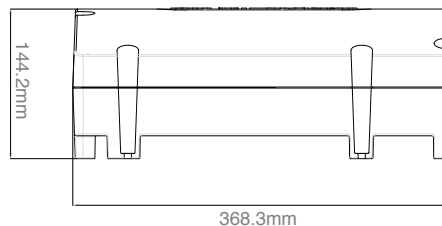

AQ-SWA8-6BT Combined Bluetooth Stereo Subwoofer System

Just add speakers and your favorite music!
 Simply connect regular speakers direct to the subwoofer and connect your smartphone or MP3 device wirelessly over Bluetooth and you're done!
 You can also connect your device over standard RCA inputs if your device is not Bluetooth enabled.
 The built-in 288W amplifier features an electronic crossover which is preset for optimum performance of both the subwoofer and your speakers.
 Aquatic AV's *Halo Aerial Technology* also improves the standard Bluetooth wireless signal and range, for a stronger signal and increased range.

SPECIFICATIONS

Type:	Active Subwoofer with full range speaker output
Cone Size:	8"
Impedance:	4 Ohm & 2 Ohm stable
Frequency Response (sub):	26 - 125 Hz
Sensitivity:	86dB
Power (max):	288W
Waterproof:	IPx4
Chassis Material:	ABS
Cone Material:	Polypropylene
Inputs:	Bluetooth
	2x RCA with variable 400mv, 2V or 4V input for optimum performance with all devices
Outputs:	2 channel full range output
Frequency Response (amp):	125 - 20,000 Hz
Amplifier Power (max):	72W x 2 (@ 2 Ohms) / 45W x 2 (@4 Ohms)
Certification:	RoHS
Dimensions:	368.3 x 279.4 x 144.2 mm
Additional Features:	Tuned port
	Amplifier with pre-balanced electronic cross-over

DIMENSIONS

Aquatic AV

282 Kinney Drive
 San Jose, CA 95112, USA

E-mail: info@aquaticav.com
 US & Canada: 1 877 579 2782
 International: +1 408 559 1668
 Fax: +1 408 559 0125

www.aquaticav.com

Design and specification subject to change without notice.E&OE