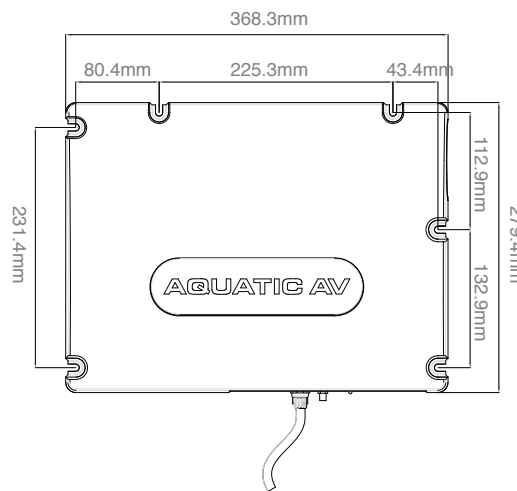

DIMENSIONS

Aquatic AV

282 Kinney Drive
San Jose, CA 95112, USA

E-mail: info@aquaticav.com
US & Canada: 1 877 579 2782
International: +1 408 559 1668
Fax: +1 408 559 0125

www.aquaticav.com

Design and specification subject to change without notice.E&OE